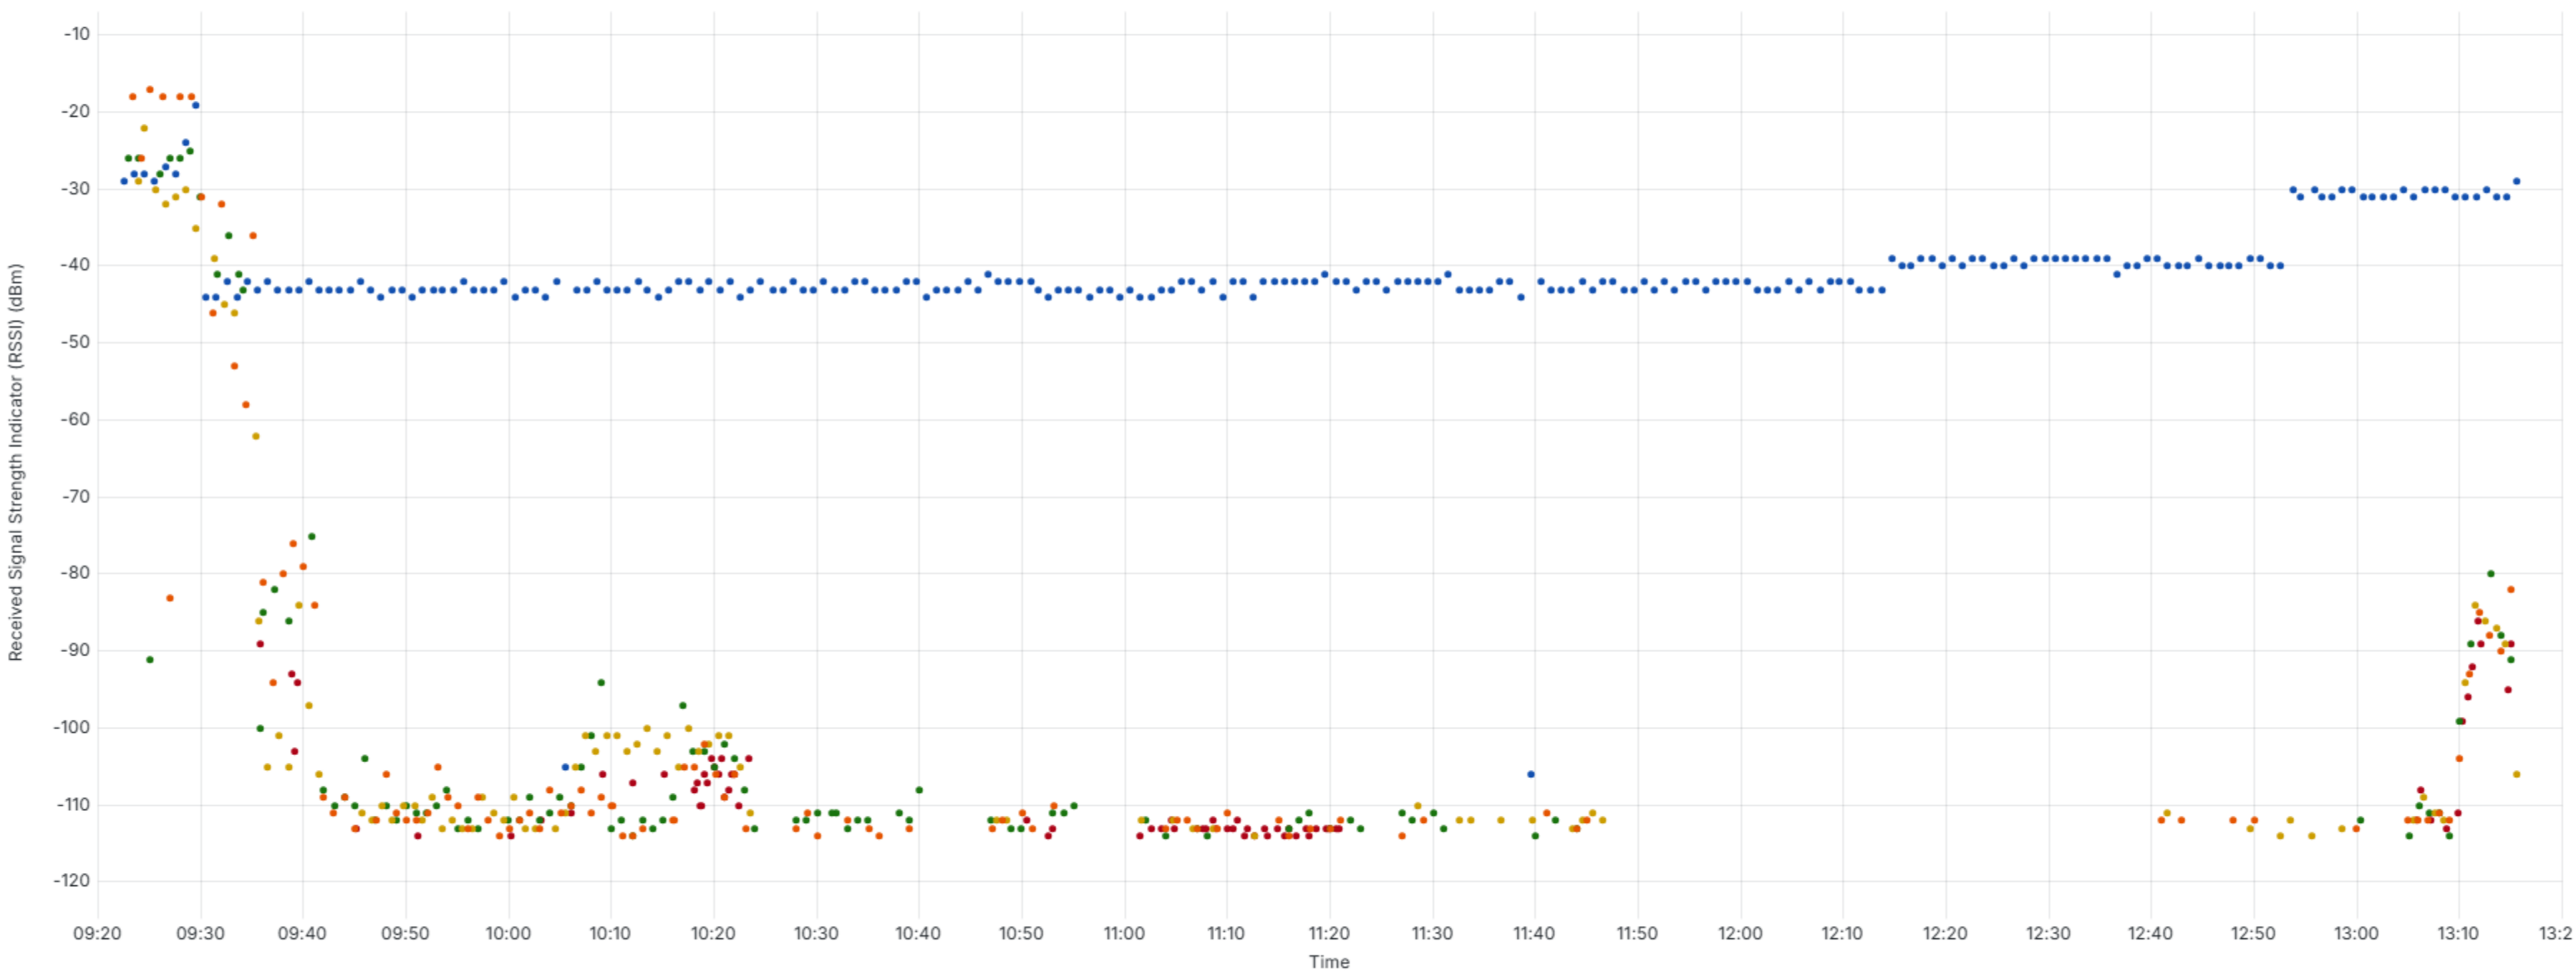

Received Signal Strength Indicator (RSSI) of LoRa Devices (Calm Weather Conditions)

Device - 1 Device - 2 Device - 3 Device - 4 Device - 5