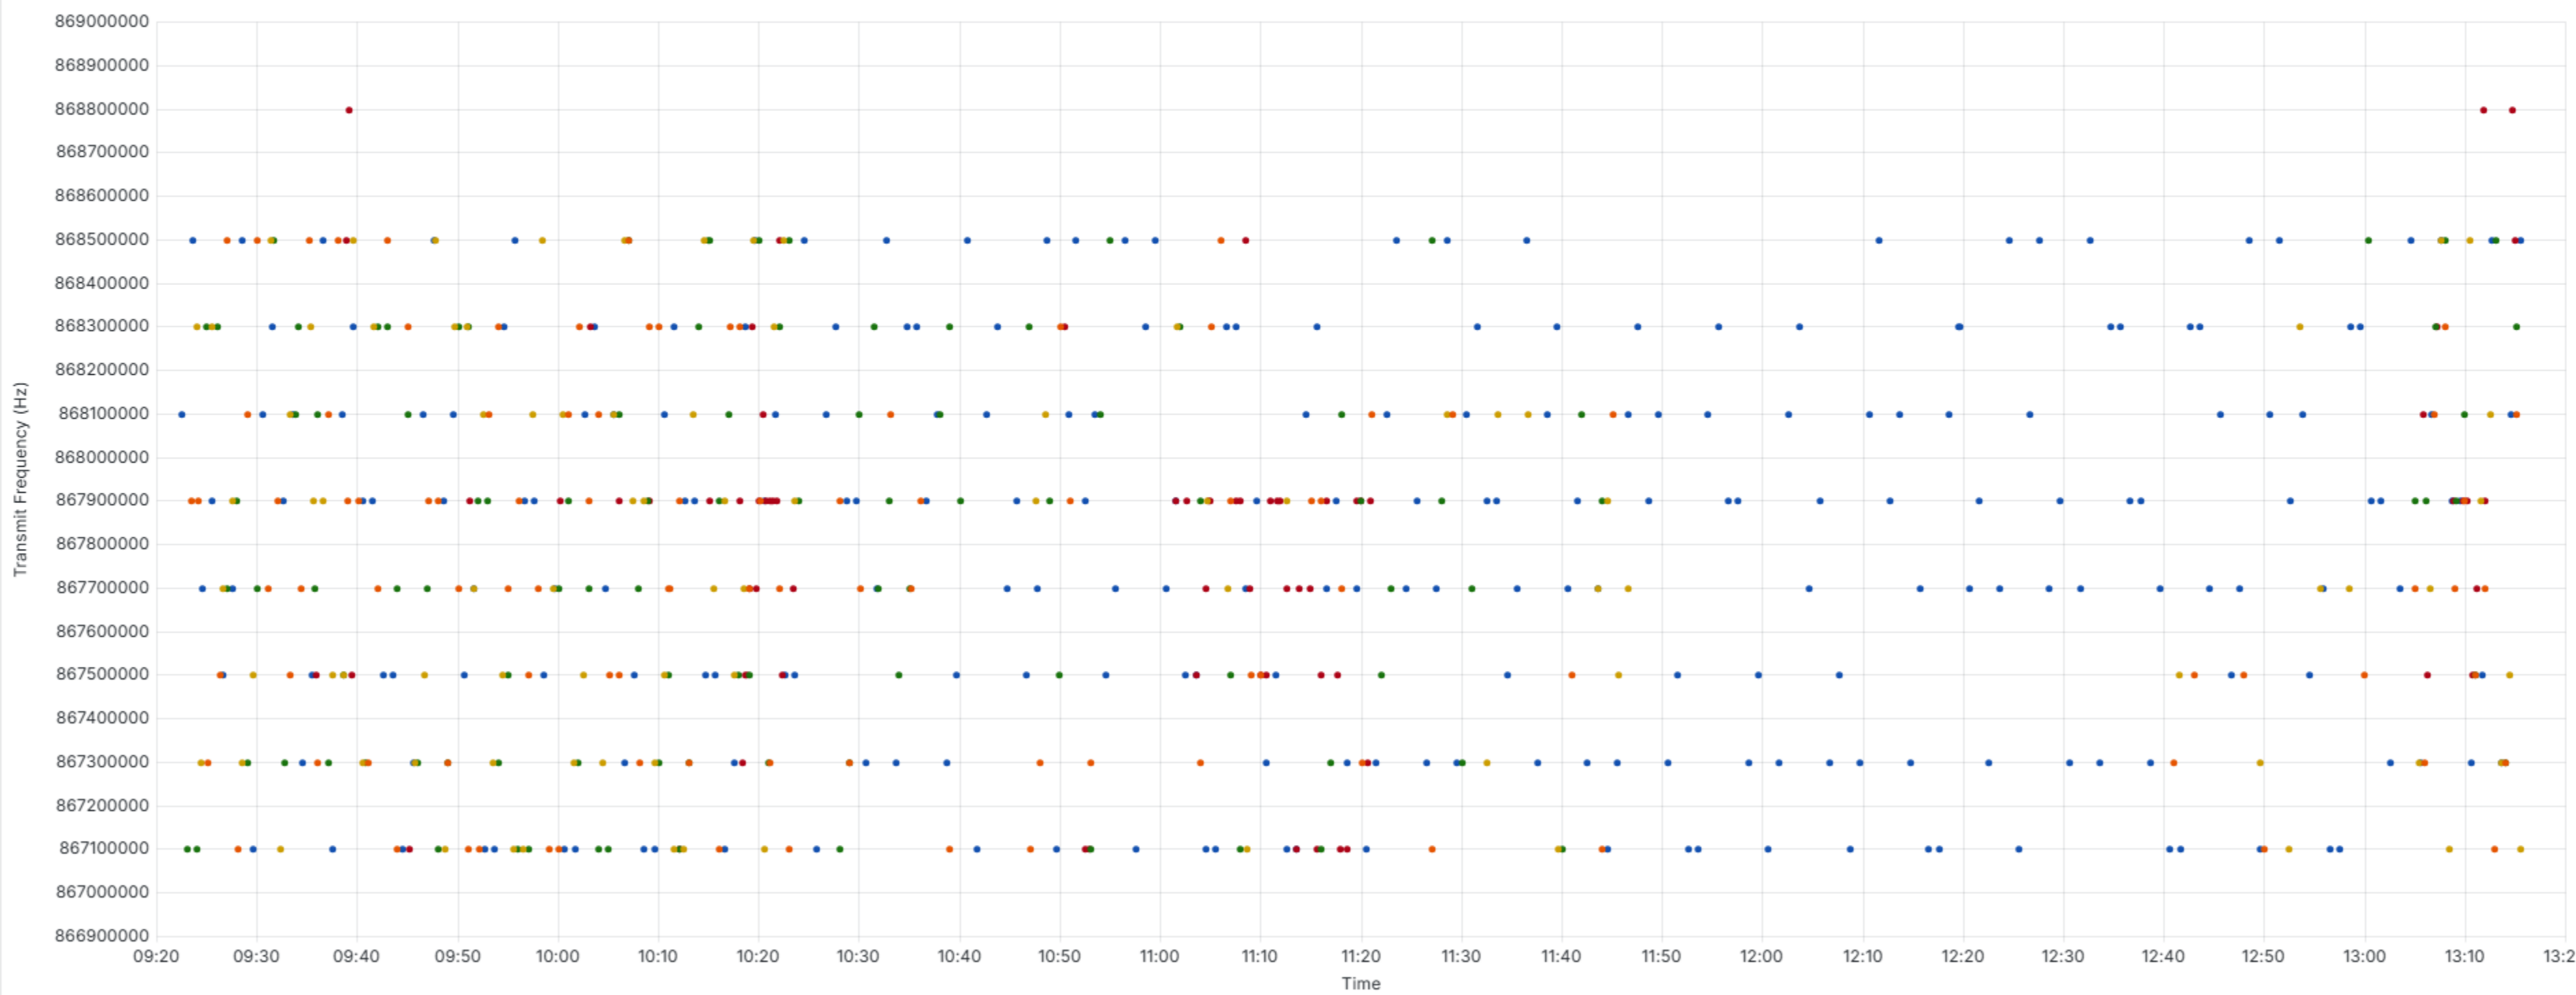

Transmit Frequency of LoRa Devices During Sea Communications Test (Calm Weather Conditions)

Device - 1 Device - 2 Device - 3 Device - 4 Device - 5